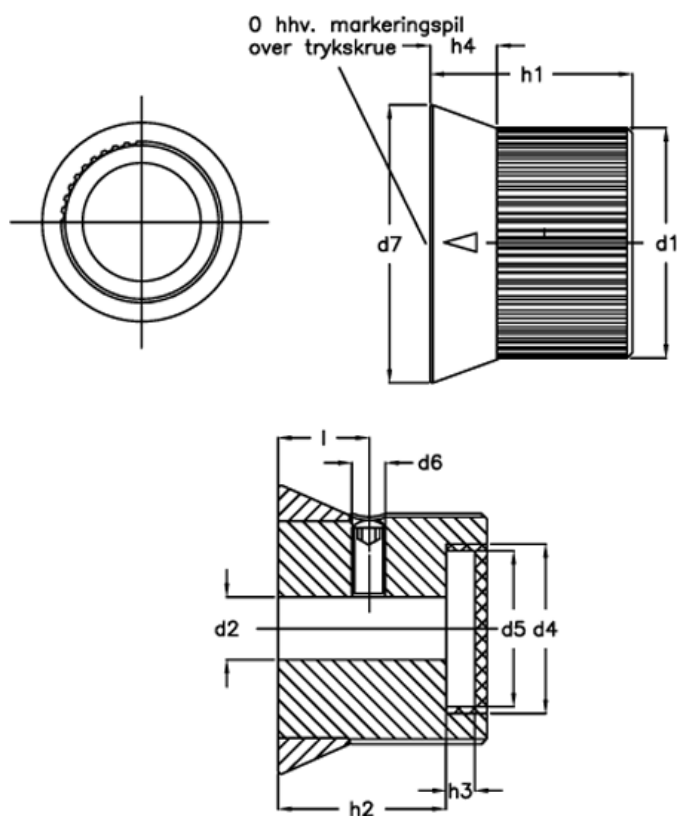

Article number: 20622172

Description: E+G Control knob
GN 726.2-34-B6-B-1

Measures

$d1 = 34$	$h3 = 4.2$
$d2 = B6$	$h4 = 10$
$d4 = 25$	$l = 15$
$d5 = 23$	
$d6 = M5$	
$d7 = 41.0$	
$h1 = 30$	
$h2 = 24$	